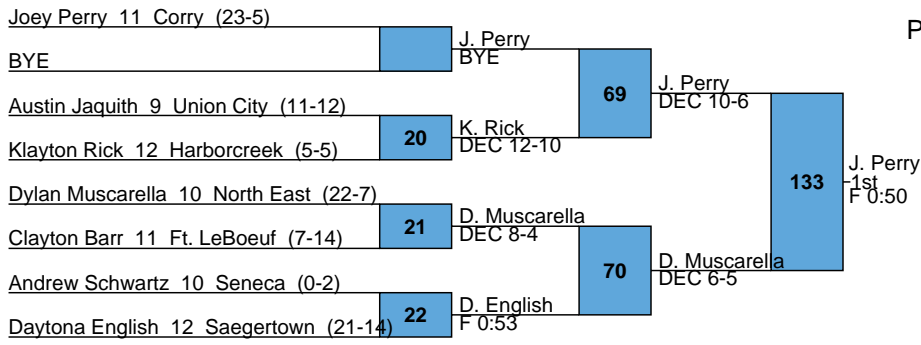

Owen Jefferson 9 Seneca (12-9)

Josh Lewis 10 North East (22-8)

Dawson Bartholomew 10 Saegertown (14-18)

Austin Dolan 9 Union City (3-21)

PIAA AA Dist10 Sec1  
AA  
126

N. Oosterkamp  
1st  
MD 14-6

J. Lewis  
3rd  
MD 13-2

PIAA AA Dist10 Sec1  
AA  
132

PIAA AA Dist10 Sec1  
AA  
138

Jude Mattocks 12 Saegertown (28-7)

BYE

Riley Plyler 12 Harborcreek (5-9)

Wyatt Scott 12 Youngsville (11-11)

Garrett Head 10 Eisenhower (15-12)

Logan Warren 9 Corry (5-17)