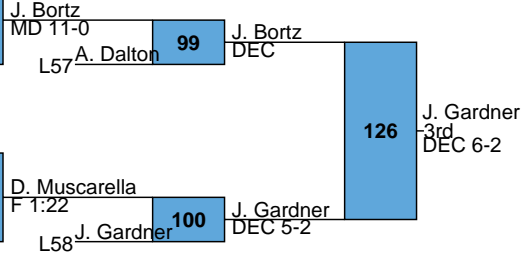

Derrick Hurd 9 Corry (6-7)

Steven McGarvie 12 Ft. LeBoeuf (27-5)

PIAA AA Dist10 Sec1

AA  
106

Isaac Crowell 11 Ft. LeBoeuf (29-7)

Andy Dalton 11 Harborcreek (19-15)

Judah Gardner 10 Union City (12-8)

Josh Bortz 9 Eisenhower (12-13)

PIAA AA Dist10 Sec1  
AA  
113

PIAA AA Dist10 Sec1  
AA  
120

Kenny Kiser 9 Saegertown (32-6)

BYE

K. Kiser  
BYE

95

Jacob Knisley 9 Eisenhower (1-0)

Shad Haskins 10 Union City (5-15)