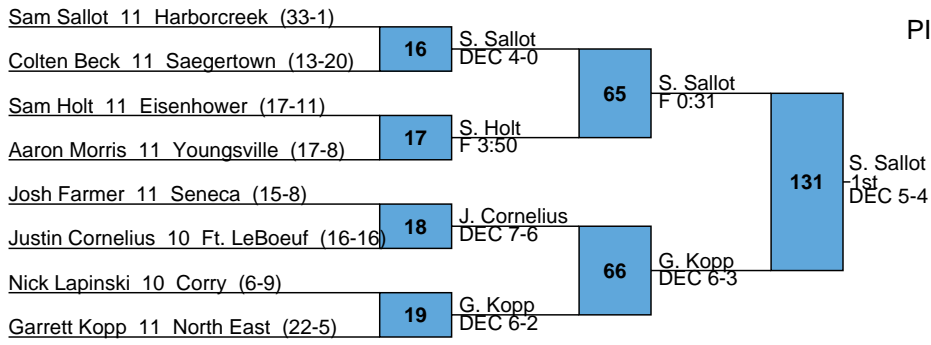

PIAA AA Dist10 Sec1
AA
132