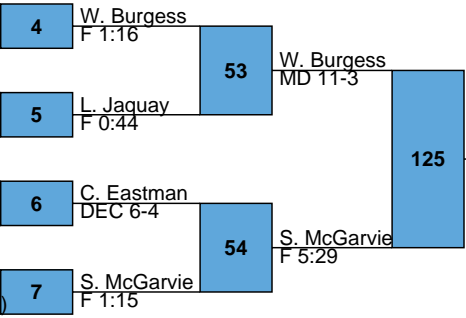

William Burgess 10 Union City (22-4)

Dustin Phelps 10 Youngsville (5-12)

Joe Gabler 9 Harborcreek (17-12)

Logan Jaquay 9 Eisenhower (21-8)

Caiden Eastman 10 North East (21-8)

Alex Kightlinger 9 Saegertown (16-13)

Derrick Hurd 9 Corry (6-7)

Steven McGarvie 12 Ft. LeBoeuf (27-5)

PIAA AA Dist10 Sec1

AA
106